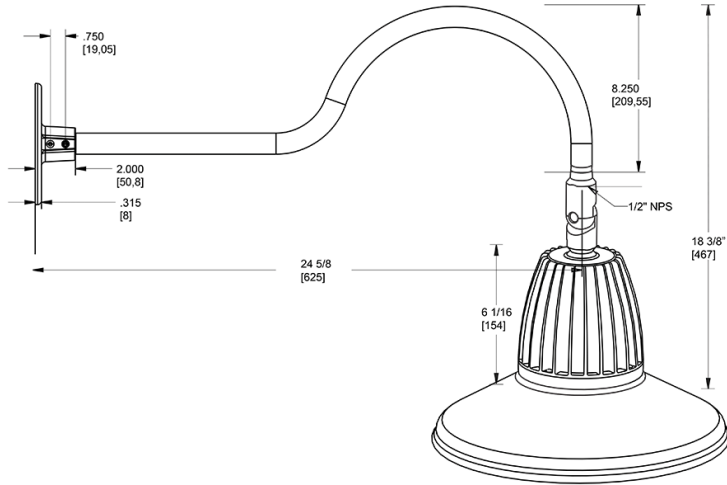

Dimensions

Features

- Adjustable 45° swivel joint
- Superior heat sink
- Die-cast aluminum housing
- 5-Year, No-Compromise Warranty

Ordering Matrix

Family	Wattage	Color Temp	Reflector	Shade	ShadeSize	Finish
GN1LED	26	Y	R	ST		I
	13 = 13W 26 = 26W	Y = 3000K Warm N = 4000K Neutral	Blank = Flood R = Rectangular S = Spot	ST = Straight Shade	11 = 11" Blank = 15"	B = Black W = White A = Bronze S = Silver G = Hunter Green YL = Yellow LB = Light Blue BL = Royal Blue BWN = Brown I = Ivory R = Red