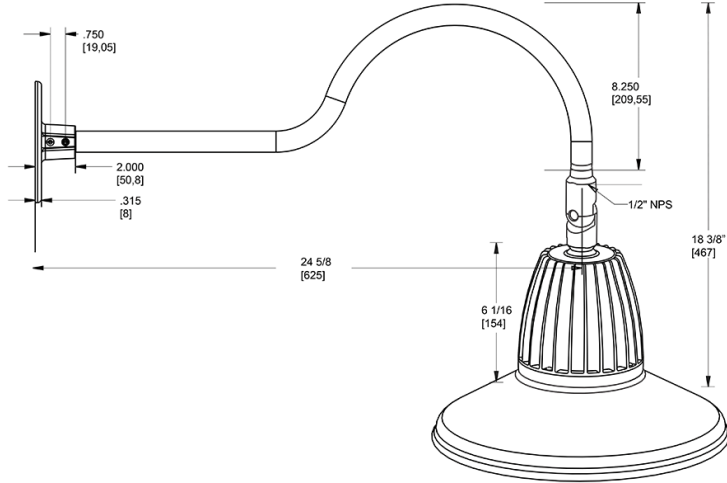

Dimensions

Features

- Adjustable 45° swivel joint
- Superior heat sink
- Die-cast aluminum housing
- 5-Year, No-Compromise Warranty

Ordering Matrix

Family	Wattage	Color Temp	Reflector	Shade	ShadeSize	Finish
GN1LED	26	Y	R	ST		BWN
	13 = 13W 26 = 26W	Y = 3000K Warm N = 4000K Neutral	Blank = Flood R = Rectangular S = Spot	ST = Straight Shade	11 = 11" Blank = 15"	B = Black W = White A = Bronze S = Silver G = Hunter Green YL = Yellow LB = Light Blue BL = Royal Blue BWN = Brown I = Ivory R = Red