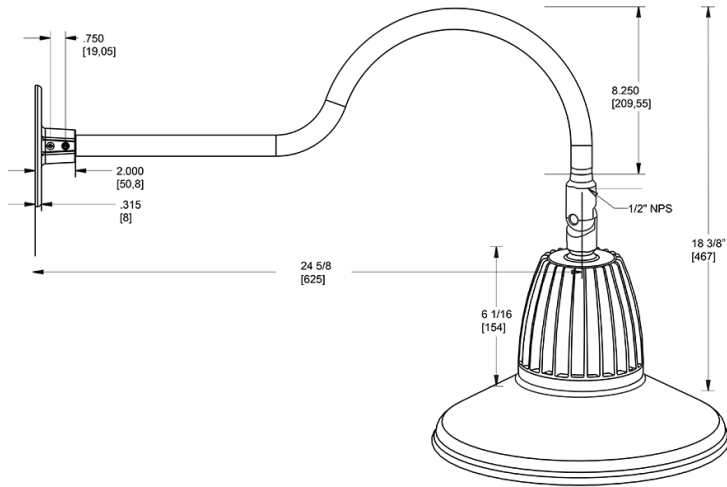

Dimensions

Features

- Adjustable 45° swivel joint
- Superior heat sink
- Die-cast aluminum housing
- 5-Year, No-Compromise Warranty

Ordering Matrix

Family	Wattage	Color Temp	Reflector	Shade	ShadeSize	Finish
GN1LED	26	Y	R	ST		B
	13 = 13W 26 = 26W	Y = 3000K Warm N = 4000K Neutral	Blank = Flood R = Rectangular S = Spot	ST = Straight Shade	11 = 11" Blank = 15"	B = Black W = White A = Bronze S = Silver G = Hunter Green YL = Yellow LB = Light Blue BL = Royal Blue BWN = Brown I = Ivory R = Red