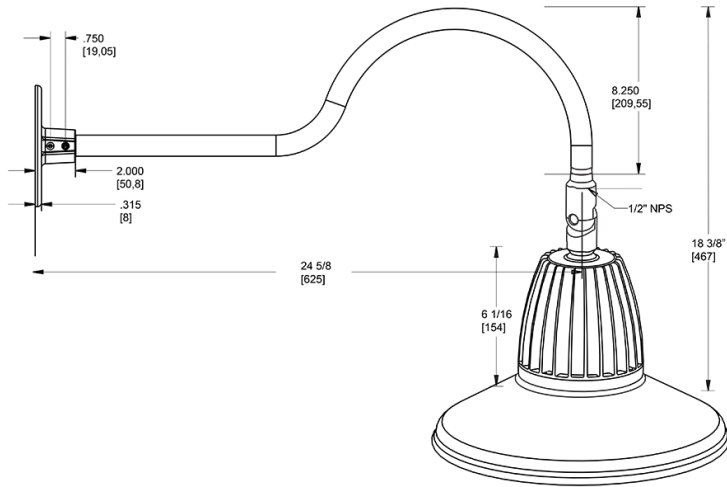

Dimensions

Features

- Adjustable 45° swivel joint
- Superior heat sink
- Die-cast aluminum housing
- 5-Year, No-Compromise Warranty

Ordering Matrix

Family	Wattage	Color Temp	Reflector	Shade	ShadeSize	Finish
GN1LED	26	Y	R	ST		A
	13 = 13W 26 = 26W	Y = 3000K Warm N = 4000K Neutral	Blank = Flood R = Rectangular S = Spot	ST = Straight Shade	11 = 11" Blank = 15"	B = Black W = White A = Bronze S = Silver G = Hunter Green YL = Yellow LB = Light Blue BL = Royal Blue BWN = Brown I = Ivory R = Red