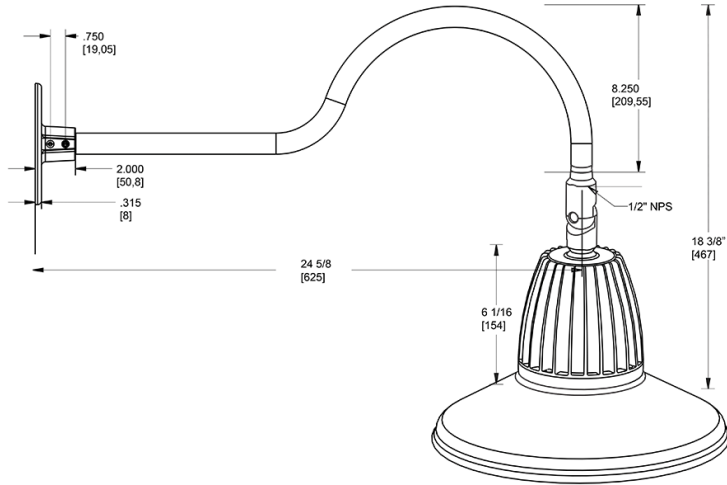

Dimensions

Features

- Adjustable 45° swivel joint
- Superior heat sink
- Die-cast aluminum housing
- 5-Year, No-Compromise Warranty

Ordering Matrix

Family	Wattage	Color Temp	Reflector	Shade	ShadeSize	Finish
GN1LED	26	Y	R	ST	11	W
	13 = 13W 26 = 26W	Y = 3000K Warm N = 4000K Neutral	Blank = Flood R = Rectangular S = Spot	ST = Straight Shade	11 = 11" Blank = 15"	B = Black W = White A = Bronze S = Silver G = Hunter Green YL = Yellow LB = Light Blue BL = Royal Blue BWN = Brown I = Ivory R = Red