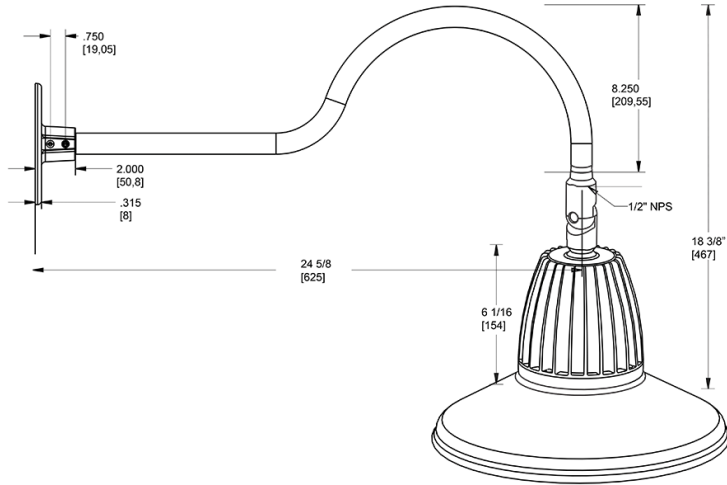

Dimensions

Features

- Adjustable 45° swivel joint
- Superior heat sink
- Die-cast aluminum housing
- 5-Year, No-Compromise Warranty

Ordering Matrix

Family	Wattage	Color Temp	Reflector	Shade	ShadeSize	Finish
GN1LED	26	Y	R	ST	11	I
	13 = 13W 26 = 26W	Y = 3000K Warm N = 4000K Neutral	Blank = Flood R = Rectangular S = Spot	ST = Straight Shade	11 = 11" Blank = 15"	B = Black W = White A = Bronze S = Silver G = Hunter Green YL = Yellow LB = Light Blue BL = Royal Blue BWN = Brown I = Ivory R = Red