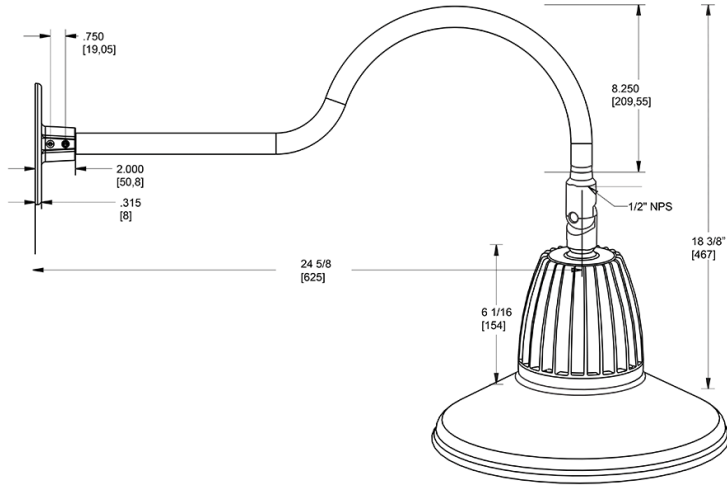

Dimensions

Features

- Adjustable 45° swivel joint
- Superior heat sink
- Die-cast aluminum housing
- 5-Year, No-Compromise Warranty

Ordering Matrix

Family	Wattage	Color Temp	Reflector	Shade	ShadeSize	Finish
GN1LED	26	Y	R	ST	11	G
	13 = 13W 26 = 26W	Y = 3000K Warm N = 4000K Neutral	Blank = Flood R = Rectangular S = Spot	ST = Straight Shade	11 = 11" Blank = 15"	B = Black W = White A = Bronze S = Silver G = Hunter Green YL = Yellow LB = Light Blue BL = Royal Blue BWN = Brown I = Ivory R = Red