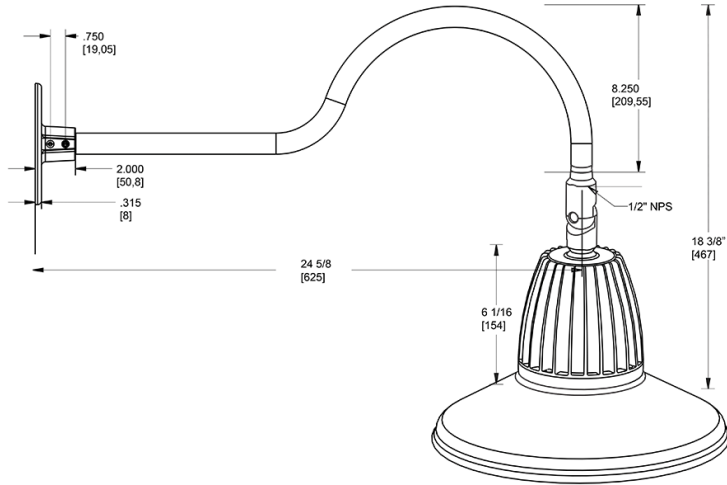

Dimensions

Features

- Adjustable 45° swivel joint
- Superior heat sink
- Die-cast aluminum housing
- 5-Year, No-Compromise Warranty

Ordering Matrix

Family	Wattage	Color Temp	Reflector	Shade	ShadeSize	Finish
GN1LED	26	Y	R	ST	11	BL
	13 = 13W 26 = 26W	Y = 3000K Warm N = 4000K Neutral	Blank = Flood R = Rectangular S = Spot	ST = Straight Shade	11 = 11" Blank = 15"	B = Black W = White A = Bronze S = Silver G = Hunter Green YL = Yellow LB = Light Blue BL = Royal Blue BWN = Brown I = Ivory R = Red