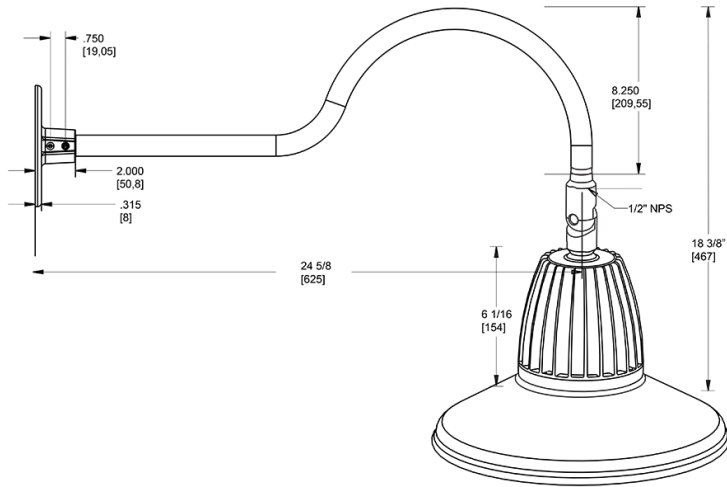

Dimensions

Features

- Adjustable 45° swivel joint
- Superior heat sink
- Die-cast aluminum housing
- 5-Year, No-Compromise Warranty

Ordering Matrix

Family	Wattage	Color Temp	Reflector	Shade	ShadeSize	Finish
GN1LED	26	Y	R	ST	11	A
	13 = 13W 26 = 26W	Y = 3000K Warm N = 4000K Neutral	Blank = Flood R = Rectangular S = Spot	ST = Straight Shade	11 = 11" Blank = 15"	B = Black W = White A = Bronze S = Silver G = Hunter Green YL = Yellow LB = Light Blue BL = Royal Blue BWN = Brown I = Ivory R = Red