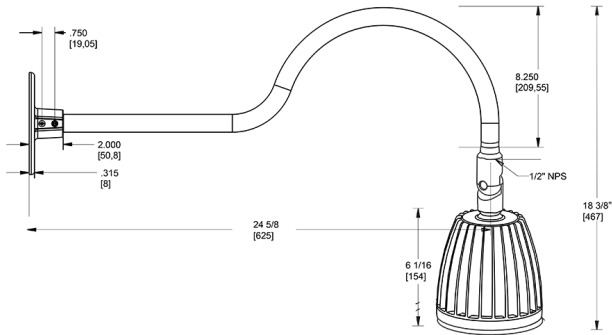

Dimensions

Features

- Adjustable 45° swivel joint
- Superior heat sink
- Die-cast aluminum housing
- 5-Year, No-Compromise Warranty

Ordering Matrix

Family	Wattage	Color Temp	Reflector	Shade	ShadeSize	Finish
GN1LED	26	Y	R			G
	13 = 13W 26 = 26W	Y = 3000K Warm N = 4000K Neutral	Blank = Flood R = Rectangular S = Spot	Blank = No Shade	Blank = No Shade Size	B = Black W = White A = Bronze S = Silver G = Hunter Green YL = Yellow LB = Light Blue BL = Royal Blue BWN = Brown I = Ivory R = Red