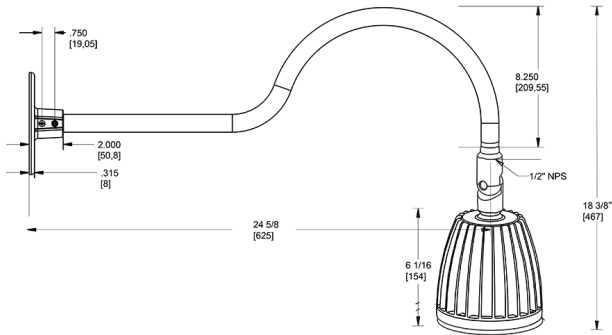

Dimensions

Features

- Adjustable 45° swivel joint
- Superior heat sink
- Die-cast aluminum housing
- 5-Year, No-Compromise Warranty

Ordering Matrix

Family	Wattage	Color Temp	Reflector	Shade	ShadeSize	Finish
GN1LED	26	Y	R			BL
	13 = 13W 26 = 26W	Y = 3000K Warm N = 4000K Neutral	Blank = Flood R = Rectangular S = Spot	Blank = No Shade	Blank = No Shade Size	B = Black W = White A = Bronze S = Silver G = Hunter Green YL = Yellow LB = Light Blue BL = Royal Blue BWN = Brown I = Ivory R = Red