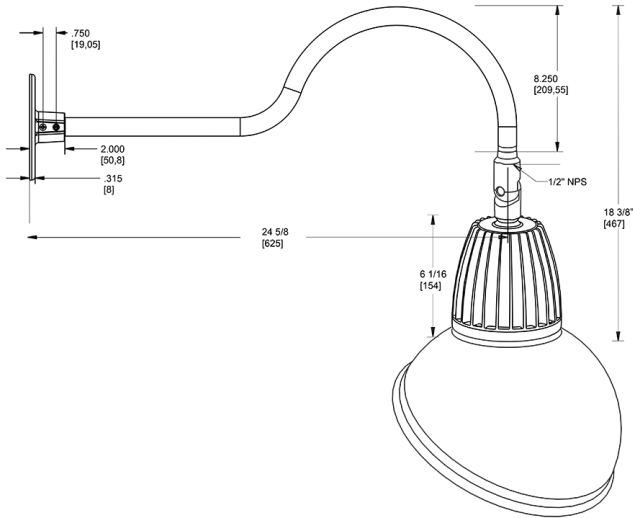

Dimensions

Features

- Adjustable 45° swivel joint
- Superior heat sink
- Die-cast aluminum housing
- 5-Year, No-Compromise Warranty

Ordering Matrix

Family	Wattage	Color Temp	Reflector	Shade	ShadeSize	Finish
GN1LED	26	Y	R	AD		YL
	13 = 13W 26 = 26W	Y = 3000K Warm N = 4000K Neutral	Blank = Flood R = Rectangular S = Spot	AD = Angled Dome	11 = 11" Blank = 15"	B = Black W = White A = Bronze S = Silver G = Hunter Green YL = Yellow LB = Light Blue BL = Royal Blue BWN = Brown I = Ivory R = Red