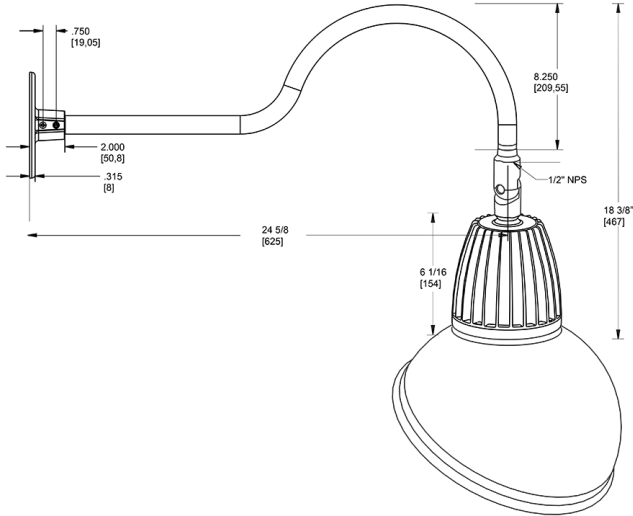

Dimensions

Features

- Adjustable 45° swivel joint
- Superior heat sink
- Die-cast aluminum housing
- 5-Year, No-Compromise Warranty

Ordering Matrix

Family	Wattage	Color Temp	Reflector	Shade	ShadeSize	Finish
GN1LED	26	Y	R	AD	11	LB
	13 = 13W 26 = 26W	Y = 3000K Warm N = 4000K Neutral	Blank = Flood R = Rectangular S = Spot	AD = Angled Dome	11 = 11" Blank = 15"	B = Black W = White A = Bronze S = Silver G = Hunter Green YL = Yellow LB = Light Blue BL = Royal Blue BWN = Brown I = Ivory R = Red