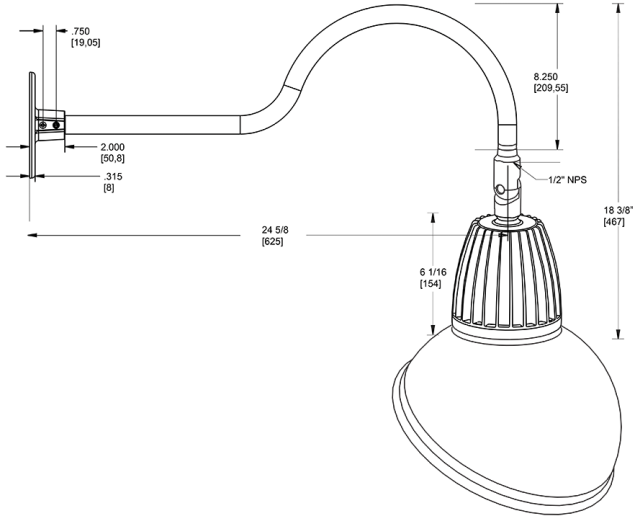

Dimensions

Features

- Adjustable 45° swivel joint
- Superior heat sink
- Die-cast aluminum housing
- 5-Year, No-Compromise Warranty

Ordering Matrix

Family	Wattage	Color Temp	Reflector	Shade	ShadeSize	Finish
GN1LED	26	Y	R	AD	11	I
	13 = 13W 26 = 26W	Y = 3000K Warm N = 4000K Neutral	Blank = Flood R = Rectangular S = Spot	AD = Angled Dome	11 = 11" Blank = 15"	B = Black W = White A = Bronze S = Silver G = Hunter Green YL = Yellow LB = Light Blue BL = Royal Blue BWN = Brown I = Ivory R = Red