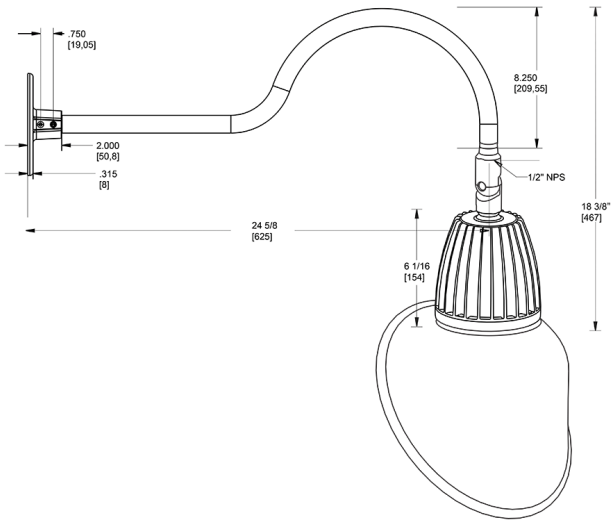

Dimensions

Features

- Adjustable 45° swivel joint
- Superior heat sink
- Die-cast aluminum housing
- 5-Year, No-Compromise Warranty

Ordering Matrix

Family	Wattage	Color Temp	Reflector	Shade	ShadeSize	Finish
GN1LED	26	Y	R	AC		R
	13 = 13W 26 = 26W	Y = 3000K Warm N = 4000K Neutral	Blank = Flood R = Rectangular S = Spot	AC = Angled Cone	11 = 11" Blank = 15"	B = Black W = White A = Bronze S = Silver G = Hunter Green YL = Yellow LB = Light Blue BL = Royal Blue BWN = Brown I = Ivory R = Red