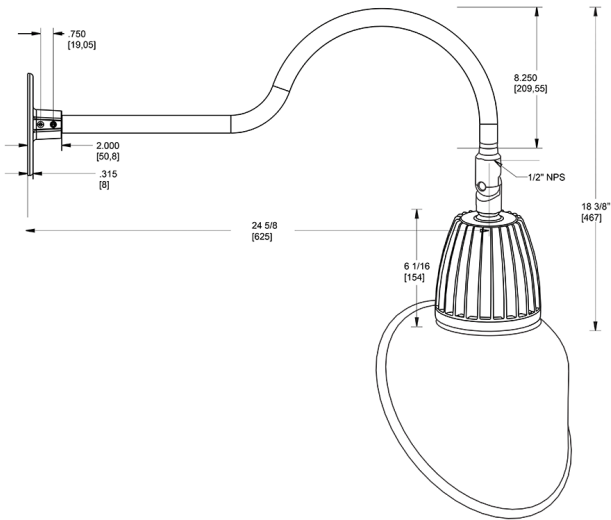

Dimensions

Features

- Adjustable 45° swivel joint
- Superior heat sink
- Die-cast aluminum housing
- 5-Year, No-Compromise Warranty

Ordering Matrix

Family	Wattage	Color Temp	Reflector	Shade	ShadeSize	Finish
GN1LED	26	Y	R	AC		I
	13 = 13W 26 = 26W	Y = 3000K Warm N = 4000K Neutral	Blank = Flood R = Rectangular S = Spot	AC = Angled Cone	11 = 11" Blank = 15"	B = Black W = White A = Bronze S = Silver G = Hunter Green YL = Yellow LB = Light Blue BL = Royal Blue BWN = Brown I = Ivory R = Red