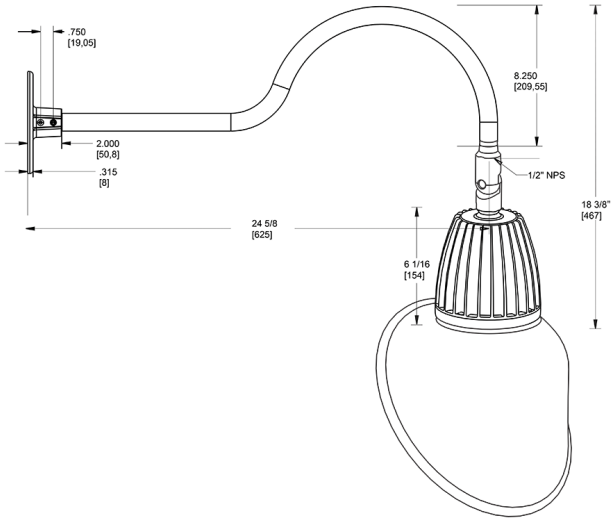

Dimensions

Features

- Adjustable 45° swivel joint
- Superior heat sink
- Die-cast aluminum housing
- 5-Year, No-Compromise Warranty

Ordering Matrix

Family	Wattage	Color Temp	Reflector	Shade	ShadeSize	Finish
GN1LED	26	Y	R	AC		G
	13 = 13W 26 = 26W	Y = 3000K Warm N = 4000K Neutral	Blank = Flood R = Rectangular S = Spot	AC = Angled Cone	11 = 11" Blank = 15"	B = Black W = White A = Bronze S = Silver G = Hunter Green YL = Yellow LB = Light Blue BL = Royal Blue BWN = Brown I = Ivory R = Red