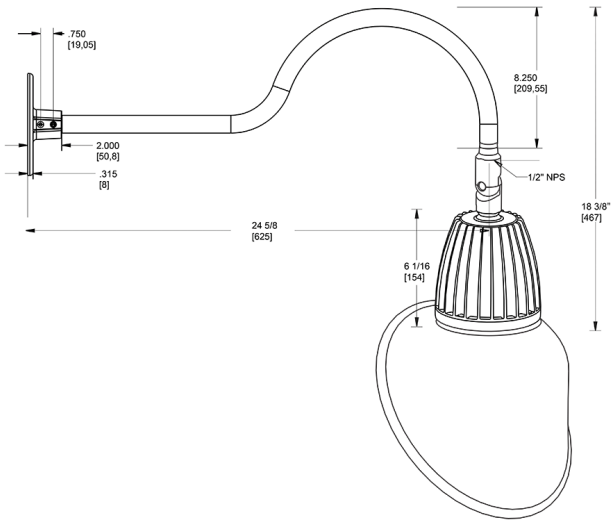

Dimensions

Features

- Adjustable 45° swivel joint
- Superior heat sink
- Die-cast aluminum housing
- 5-Year, No-Compromise Warranty

Ordering Matrix

Family	Wattage	Color Temp	Reflector	Shade	ShadeSize	Finish
GN1LED	26	Y	R	AC		BWN
	13 = 13W 26 = 26W	Y = 3000K Warm N = 4000K Neutral	Blank = Flood R = Rectangular S = Spot	AC = Angled Cone	11 = 11" Blank = 15"	B = Black W = White A = Bronze S = Silver G = Hunter Green YL = Yellow LB = Light Blue BL = Royal Blue BWN = Brown I = Ivory R = Red