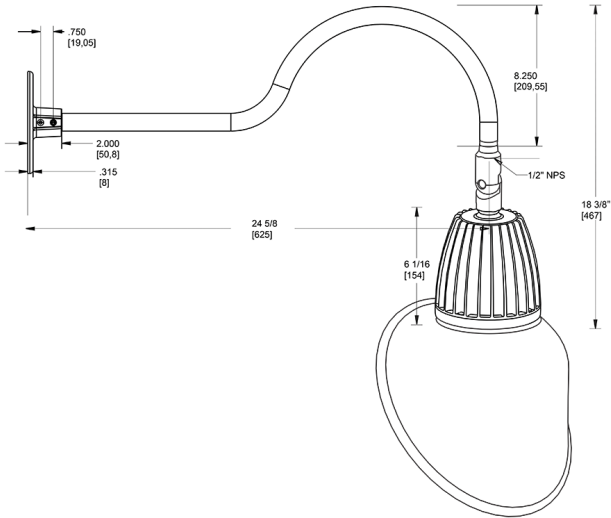

Dimensions

Features

- Adjustable 45° swivel joint
- Superior heat sink
- Die-cast aluminum housing
- 5-Year, No-Compromise Warranty

Ordering Matrix

Family	Wattage	Color Temp	Reflector	Shade	ShadeSize	Finish
GN1LED	26	Y	R	AC		BL
	13 = 13W 26 = 26W	Y = 3000K Warm N = 4000K Neutral	Blank = Flood R = Rectangular S = Spot	AC = Angled Cone	11 = 11" Blank = 15"	B = Black W = White A = Bronze S = Silver G = Hunter Green YL = Yellow LB = Light Blue BL = Royal Blue BWN = Brown I = Ivory R = Red