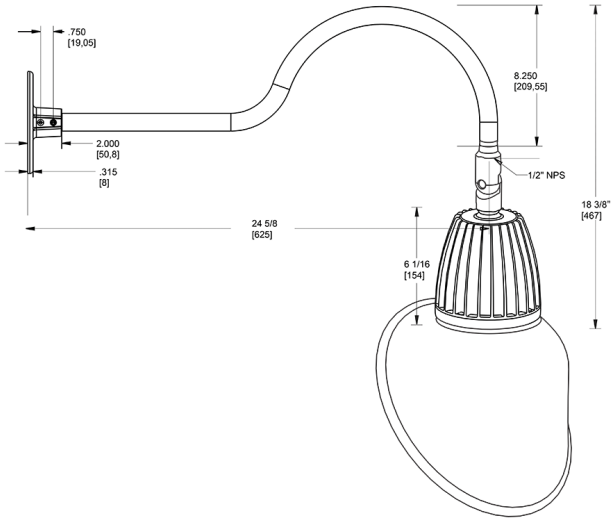

Dimensions

Features

- Adjustable 45° swivel joint
- Superior heat sink
- Die-cast aluminum housing
- 5-Year, No-Compromise Warranty

Ordering Matrix

Family	Wattage	Color Temp	Reflector	Shade	ShadeSize	Finish
GN1LED	26	Y	R	AC	11	W
	13 = 13W 26 = 26W	Y = 3000K Warm N = 4000K Neutral	Blank = Flood R = Rectangular S = Spot	AC = Angled Cone	11 = 11" Blank = 15"	B = Black W = White A = Bronze S = Silver G = Hunter Green YL = Yellow LB = Light Blue BL = Royal Blue BWN = Brown I = Ivory R = Red