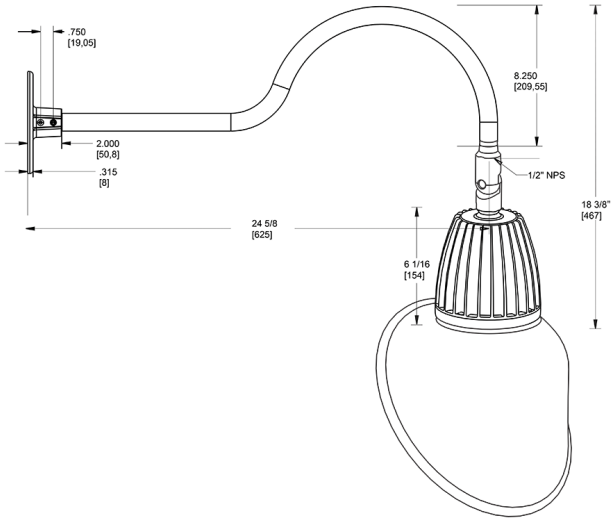

Dimensions

Features

- Adjustable 45° swivel joint
- Superior heat sink
- Die-cast aluminum housing
- 5-Year, No-Compromise Warranty

Ordering Matrix

Family	Wattage	Color Temp	Reflector	Shade	ShadeSize	Finish
GN1LED	26	Y	R	AC	11	S
	13 = 13W 26 = 26W	Y = 3000K Warm N = 4000K Neutral	Blank = Flood R = Rectangular S = Spot	AC = Angled Cone	11 = 11" Blank = 15"	B = Black W = White A = Bronze S = Silver G = Hunter Green YL = Yellow LB = Light Blue BL = Royal Blue BWN = Brown I = Ivory R = Red