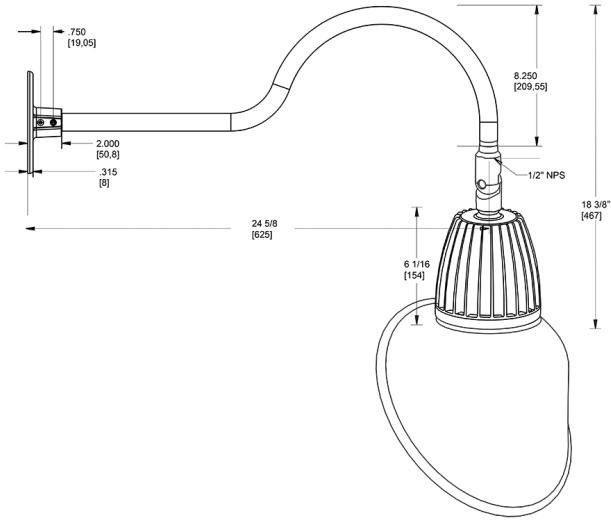

Dimensions

Features

- Adjustable 45° swivel joint
- Superior heat sink
- Die-cast aluminum housing
- 5-Year, No-Compromise Warranty

Ordering Matrix

Family	Wattage	Color Temp	Reflector	Shade	ShadeSize	Finish
GN1LED	26	Y	R	AC	11	LB
	13 = 13W 26 = 26W	Y = 3000K Warm N = 4000K Neutral	Blank = Flood R = Rectangular S = Spot	AC = Angled Cone	11 = 11" Blank = 15"	B = Black W = White A = Bronze S = Silver G = Hunter Green YL = Yellow LB = Light Blue BL = Royal Blue BWN = Brown I = Ivory R = Red