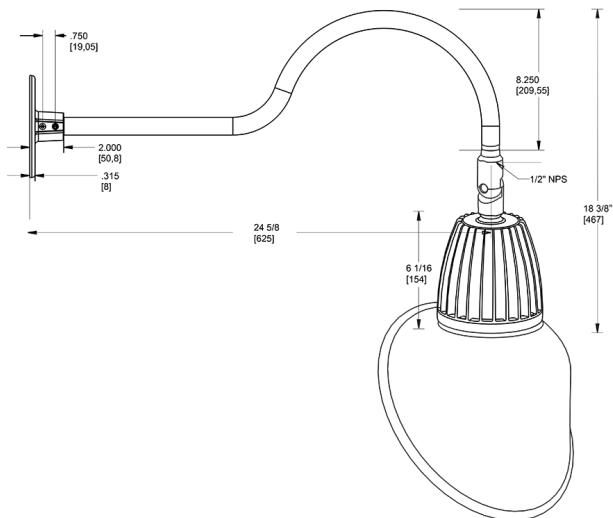

Technical Specifications

Compliance

UL Listed:

Suitable for wet locations. Suitable for mounting within 4ft (1.2m) of the ground.

IESNA LM-79 & lm-80 Testing:

RAB LED luminaires and LED components have been tested by an independent laboratory in accordance with IESNA lm-79 and lm-80

Dimensions

Features

- Adjustable 45° swivel joint
- Superior heat sink
- Die-cast aluminum housing
- 5-Year, No-Compromise Warranty

Ordering Matrix

Family	Wattage	Color Temp	Reflector	Shade	ShadeSize	Finish
GN1LED	26	Y	R	AC	11	G
	13 = 13W 26 = 26W	Y = 3000K Warm N = 4000K Neutral	Blank = Flood R = Rectangular S = Spot	AC = Angled Cone	11 = 11" Blank = 15"	B = Black W = White A = Bronze S = Silver G = Hunter Green YL = Yellow LB = Light Blue BL = Royal Blue BWN = Brown I = Ivory R = Red