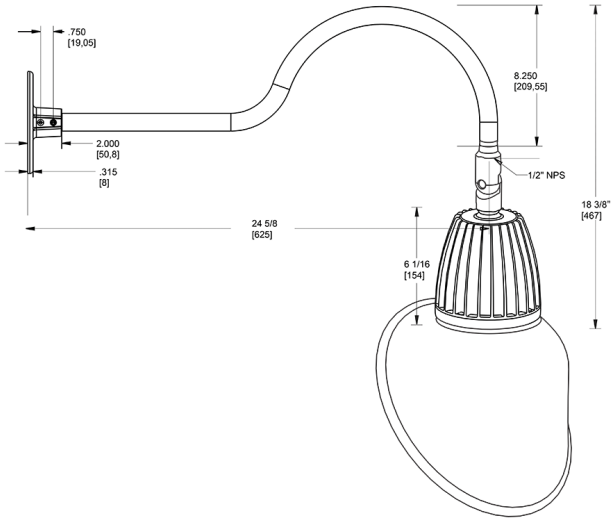

Dimensions

Features

- Adjustable 45° swivel joint
- Superior heat sink
- Die-cast aluminum housing
- 5-Year, No-Compromise Warranty

Ordering Matrix

Family	Wattage	Color Temp	Reflector	Shade	ShadeSize	Finish
GN1LED	26	Y	R	AC	11	B
	13 = 13W 26 = 26W	Y = 3000K Warm N = 4000K Neutral	Blank = Flood R = Rectangular S = Spot	AC = Angled Cone	11 = 11" Blank = 15"	B = Black W = White A = Bronze S = Silver G = Hunter Green YL = Yellow LB = Light Blue BL = Royal Blue BWN = Brown I = Ivory R = Red