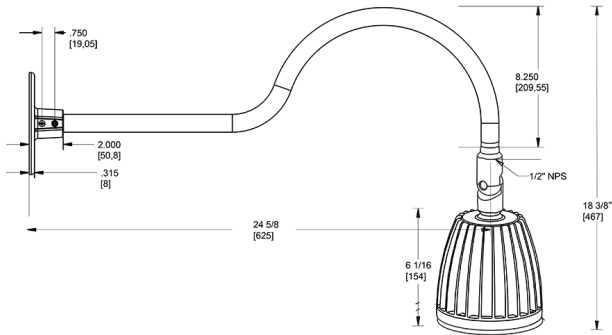

Dimensions

Features

- Adjustable 45° swivel joint
- Superior heat sink
- Die-cast aluminum housing
- 5-Year, No-Compromise Warranty

Ordering Matrix

Family	Wattage	Color Temp	Reflector	Shade	ShadeSize	Finish
GN1LED	26	Y				BL
	13 = 13W 26 = 26W	Y = 3000K Warm N = 4000K Neutral	Blank = Flood R = Rectangular S = Spot	Blank = No Shade	Blank = No Shade Size	B = Black W = White A = Bronze S = Silver G = Hunter Green YL = Yellow LB = Light Blue BL = Royal Blue BWN = Brown I = Ivory R = Red