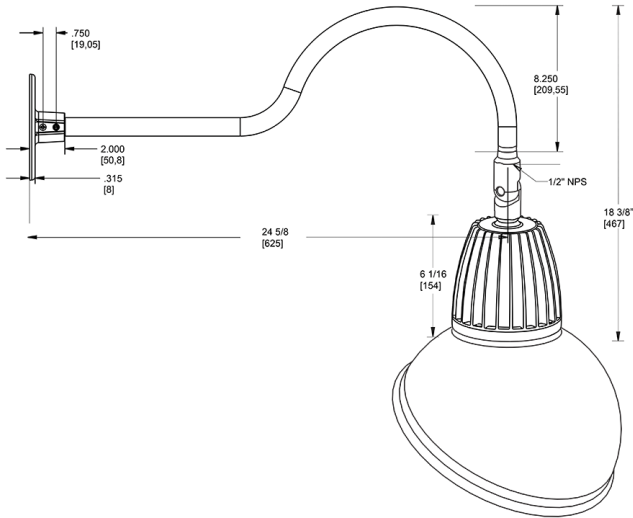

Dimensions

Features

- Adjustable 45° swivel joint
- Superior heat sink
- Die-cast aluminum housing
- 5-Year, No-Compromise Warranty

Ordering Matrix

Family	Wattage	Color Temp	Reflector	Shade	ShadeSize	Finish
GN1LED	26	Y		AD		YL
	13 = 13W 26 = 26W	Y = 3000K Warm N = 4000K Neutral	Blank = Flood R = Rectangular S = Spot	AD = Angled Dome	11 = 11" Blank = 15"	B = Black W = White A = Bronze S = Silver G = Hunter Green YL = Yellow LB = Light Blue BL = Royal Blue BWN = Brown I = Ivory R = Red