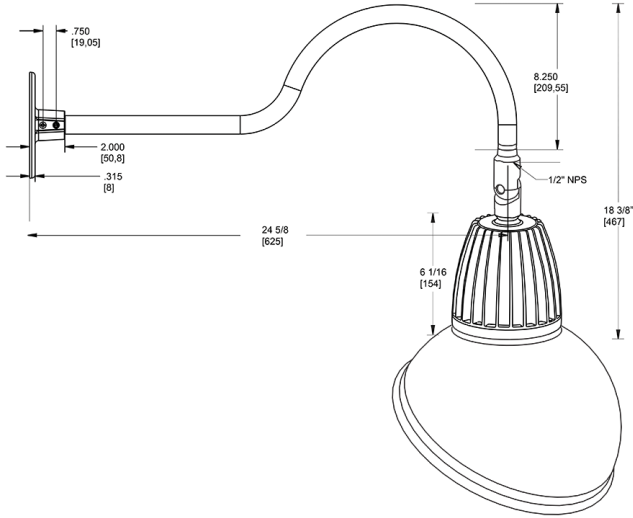

Dimensions

Features

- Adjustable 45° swivel joint
- Superior heat sink
- Die-cast aluminum housing
- 5-Year, No-Compromise Warranty

Ordering Matrix

Family	Wattage	Color Temp	Reflector	Shade	ShadeSize	Finish
GN1LED	26	Y		AD		W
	13 = 13W 26 = 26W	Y = 3000K Warm N = 4000K Neutral	Blank = Flood R = Rectangular S = Spot	AD = Angled Dome	11 = 11" Blank = 15"	B = Black W = White A = Bronze S = Silver G = Hunter Green YL = Yellow LB = Light Blue BL = Royal Blue BWN = Brown I = Ivory R = Red