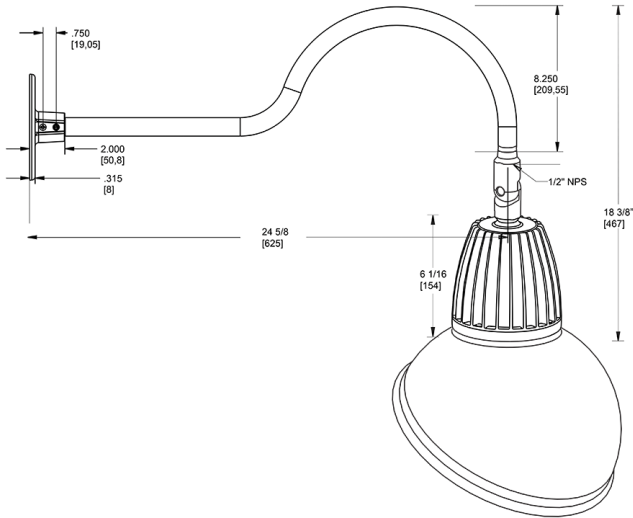

Dimensions

Features

- Adjustable 45° swivel joint
- Superior heat sink
- Die-cast aluminum housing
- 5-Year, No-Compromise Warranty

Ordering Matrix

Family	Wattage	Color Temp	Reflector	Shade	ShadeSize	Finish
GN1LED	26	Y		AD		LB
	13 = 13W 26 = 26W	Y = 3000K Warm N = 4000K Neutral	Blank = Flood R = Rectangular S = Spot	AD = Angled Dome	11 = 11" Blank = 15"	B = Black W = White A = Bronze S = Silver G = Hunter Green YL = Yellow LB = Light Blue BL = Royal Blue BWN = Brown I = Ivory R = Red