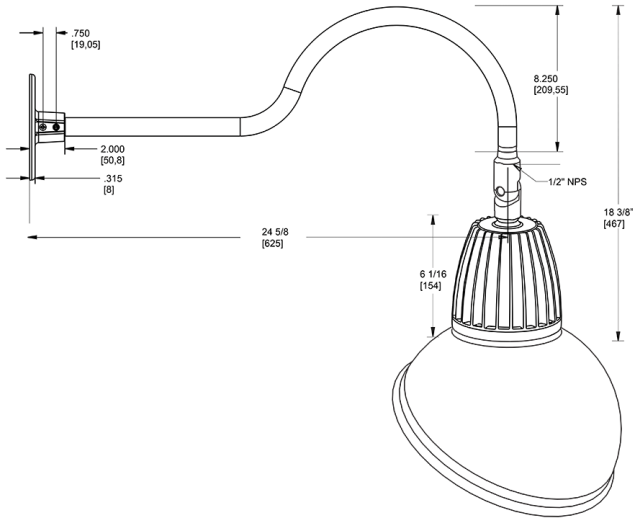

Dimensions

Features

- Adjustable 45° swivel joint
- Superior heat sink
- Die-cast aluminum housing
- 5-Year, No-Compromise Warranty

Ordering Matrix

Family	Wattage	Color Temp	Reflector	Shade	ShadeSize	Finish
GN1LED	26	Y		AD		I
	13 = 13W 26 = 26W	Y = 3000K Warm N = 4000K Neutral	Blank = Flood R = Rectangular S = Spot	AD = Angled Dome	11 = 11" Blank = 15"	B = Black W = White A = Bronze S = Silver G = Hunter Green YL = Yellow LB = Light Blue BL = Royal Blue BWN = Brown I = Ivory R = Red