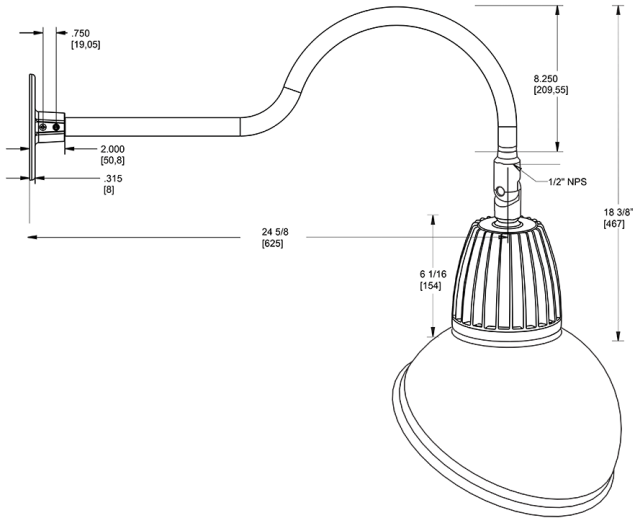

Dimensions

Features

- Adjustable 45° swivel joint
- Superior heat sink
- Die-cast aluminum housing
- 5-Year, No-Compromise Warranty

Ordering Matrix

Family	Wattage	Color Temp	Reflector	Shade	ShadeSize	Finish
GN1LED	26	Y		AD		BL
	13 = 13W 26 = 26W	Y = 3000K Warm N = 4000K Neutral	Blank = Flood R = Rectangular S = Spot	AD = Angled Dome	11 = 11" Blank = 15"	B = Black W = White A = Bronze S = Silver G = Hunter Green YL = Yellow LB = Light Blue BL = Royal Blue BWN = Brown I = Ivory R = Red