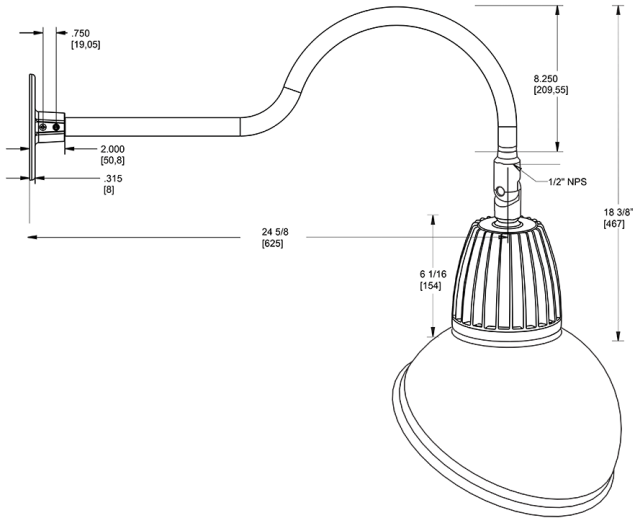

Dimensions

Features

- Adjustable 45° swivel joint
- Superior heat sink
- Die-cast aluminum housing
- 5-Year, No-Compromise Warranty

Ordering Matrix

Family	Wattage	Color Temp	Reflector	Shade	ShadeSize	Finish
GN1LED	26	Y		AD		B
	13 = 13W 26 = 26W	Y = 3000K Warm N = 4000K Neutral	Blank = Flood R = Rectangular S = Spot	AD = Angled Dome	11 = 11" Blank = 15"	B = Black W = White A = Bronze S = Silver G = Hunter Green YL = Yellow LB = Light Blue BL = Royal Blue BWN = Brown I = Ivory R = Red