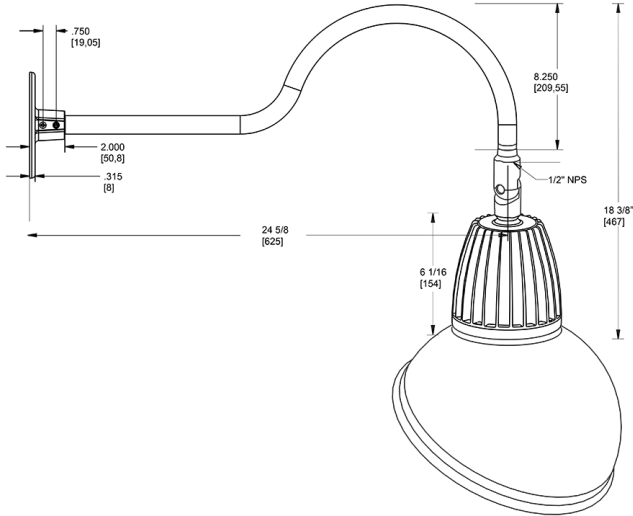

Dimensions

Features

- Adjustable 45° swivel joint
- Superior heat sink
- Die-cast aluminum housing
- 5-Year, No-Compromise Warranty

Ordering Matrix

Family	Wattage	Color Temp	Reflector	Shade	ShadeSize	Finish
GN1LED	26	Y		AD	11	YL
	13 = 13W 26 = 26W	Y = 3000K Warm N = 4000K Neutral	Blank = Flood R = Rectangular S = Spot	AD = Angled Dome	11 = 11" Blank = 15"	B = Black W = White A = Bronze S = Silver G = Hunter Green YL = Yellow LB = Light Blue BL = Royal Blue BWN = Brown I = Ivory R = Red