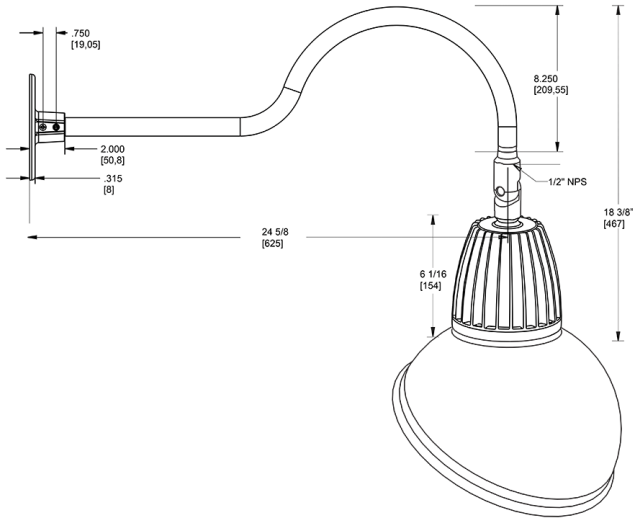

Dimensions

Features

- Adjustable 45° swivel joint
- Superior heat sink
- Die-cast aluminum housing
- 5-Year, No-Compromise Warranty

Ordering Matrix

Family	Wattage	Color Temp	Reflector	Shade	ShadeSize	Finish
GN1LED	26	Y		AD	11	W
	13 = 13W 26 = 26W	Y = 3000K Warm N = 4000K Neutral	Blank = Flood R = Rectangular S = Spot	AD = Angled Dome	11 = 11" Blank = 15"	B = Black W = White A = Bronze S = Silver G = Hunter Green YL = Yellow LB = Light Blue BL = Royal Blue BWN = Brown I = Ivory R = Red