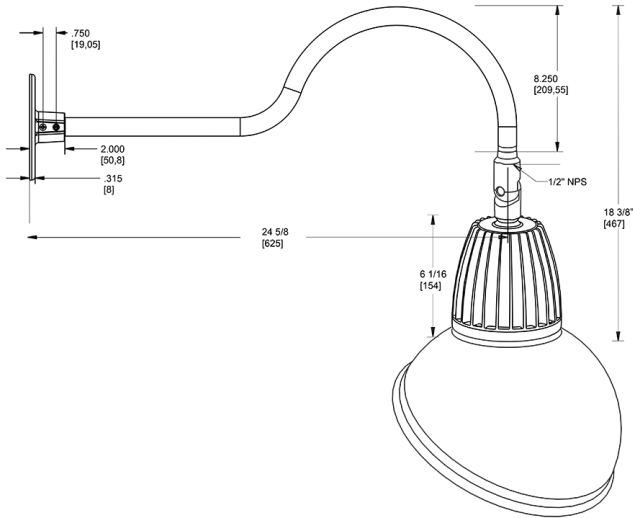

Dimensions

Features

- Adjustable 45° swivel joint
- Superior heat sink
- Die-cast aluminum housing
- 5-Year, No-Compromise Warranty

Ordering Matrix

Family	Wattage	Color Temp	Reflector	Shade	ShadeSize	Finish
GN1LED	26	Y		AD	11	R
	13 = 13W 26 = 26W	Y = 3000K Warm N = 4000K Neutral	Blank = Flood R = Rectangular S = Spot	AD = Angled Dome	11 = 11" Blank = 15"	B = Black W = White A = Bronze S = Silver G = Hunter Green YL = Yellow LB = Light Blue BL = Royal Blue BWN = Brown I = Ivory R = Red