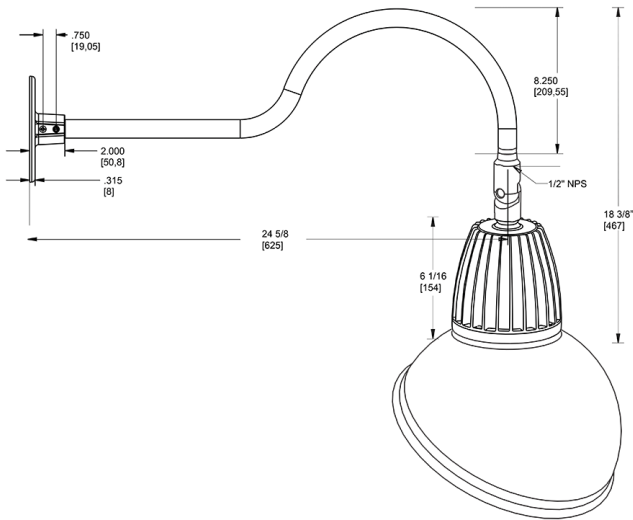

Dimensions

Features

- Adjustable 45° swivel joint
- Superior heat sink
- Die-cast aluminum housing
- 5-Year, No-Compromise Warranty

Ordering Matrix

Family	Wattage	Color Temp	Reflector	Shade	ShadeSize	Finish
GN1LED	26	Y		AD	11	LB
	13 = 13W 26 = 26W	Y = 3000K Warm N = 4000K Neutral	Blank = Flood R = Rectangular S = Spot	AD = Angled Dome	11 = 11" Blank = 15"	B = Black W = White A = Bronze S = Silver G = Hunter Green YL = Yellow LB = Light Blue BL = Royal Blue BWN = Brown I = Ivory R = Red