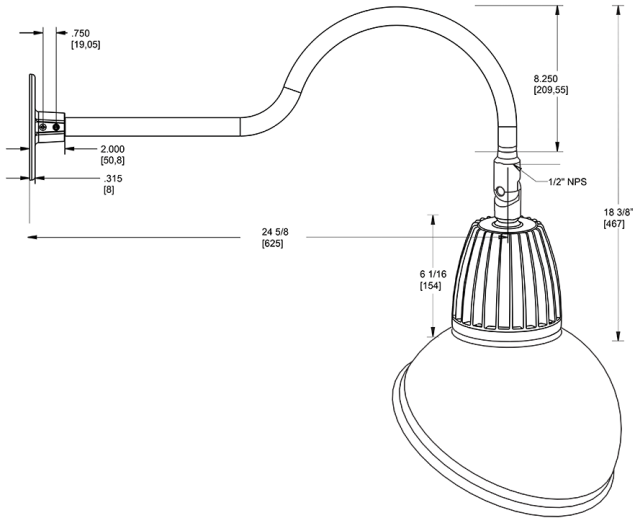

Dimensions

Features

- Adjustable 45° swivel joint
- Superior heat sink
- Die-cast aluminum housing
- 5-Year, No-Compromise Warranty

Ordering Matrix

Family	Wattage	Color Temp	Reflector	Shade	ShadeSize	Finish
GN1LED	26	Y		AD	11	I
	13 = 13W 26 = 26W	Y = 3000K Warm N = 4000K Neutral	Blank = Flood R = Rectangular S = Spot	AD = Angled Dome	11 = 11" Blank = 15"	B = Black W = White A = Bronze S = Silver G = Hunter Green YL = Yellow LB = Light Blue BL = Royal Blue BWN = Brown I = Ivory R = Red