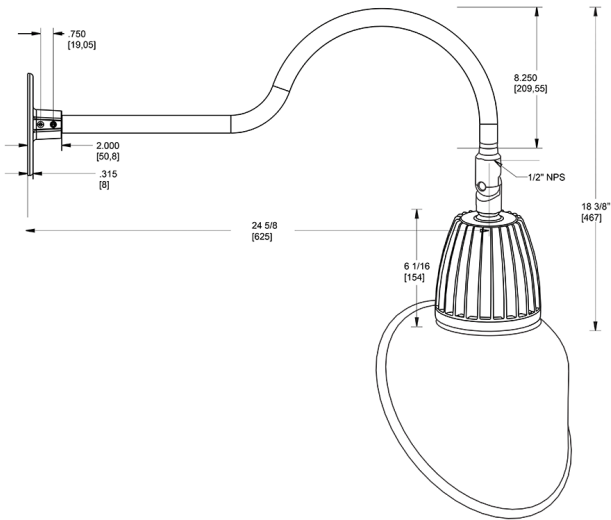

Dimensions

Features

- Adjustable 45° swivel joint
- Superior heat sink
- Die-cast aluminum housing
- 5-Year, No-Compromise Warranty

Ordering Matrix

Family	Wattage	Color Temp	Reflector	Shade	ShadeSize	Finish
GN1LED	26	Y		AC		W
	13 = 13W 26 = 26W	Y = 3000K Warm N = 4000K Neutral	Blank = Flood R = Rectangular S = Spot	AC = Angled Cone	11 = 11" Blank = 15"	B = Black W = White A = Bronze S = Silver G = Hunter Green YL = Yellow LB = Light Blue BL = Royal Blue BWN = Brown I = Ivory R = Red