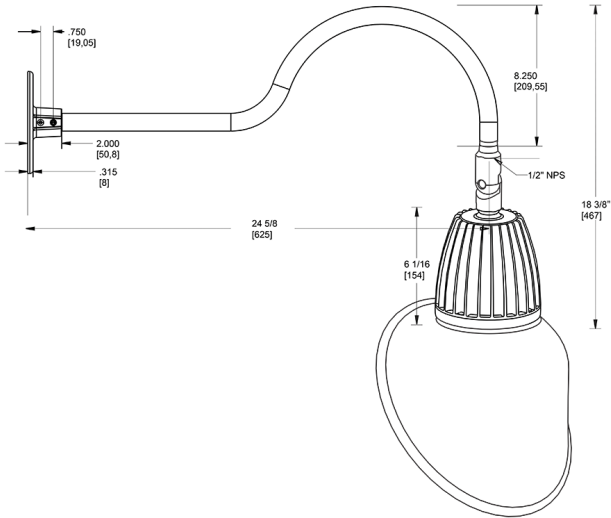

Dimensions

Features

- Adjustable 45° swivel joint
- Superior heat sink
- Die-cast aluminum housing
- 5-Year, No-Compromise Warranty

Ordering Matrix

Family	Wattage	Color Temp	Reflector	Shade	ShadeSize	Finish
GN1LED	26	Y		AC		G
	13 = 13W 26 = 26W	Y = 3000K Warm N = 4000K Neutral	Blank = Flood R = Rectangular S = Spot	AC = Angled Cone	11 = 11" Blank = 15"	B = Black W = White A = Bronze S = Silver G = Hunter Green YL = Yellow LB = Light Blue BL = Royal Blue BWN = Brown I = Ivory R = Red