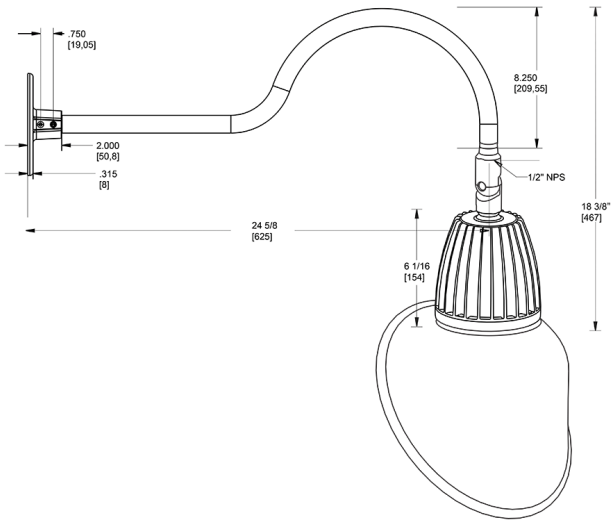

Dimensions

Features

- Adjustable 45° swivel joint
- Superior heat sink
- Die-cast aluminum housing
- 5-Year, No-Compromise Warranty

Ordering Matrix

Family	Wattage	Color Temp	Reflector	Shade	ShadeSize	Finish
GN1LED	26	Y		AC	11	W
	13 = 13W 26 = 26W	Y = 3000K Warm N = 4000K Neutral	Blank = Flood R = Rectangular S = Spot	AC = Angled Cone	11 = 11" Blank = 15"	B = Black W = White A = Bronze S = Silver G = Hunter Green YL = Yellow LB = Light Blue BL = Royal Blue BWN = Brown I = Ivory R = Red