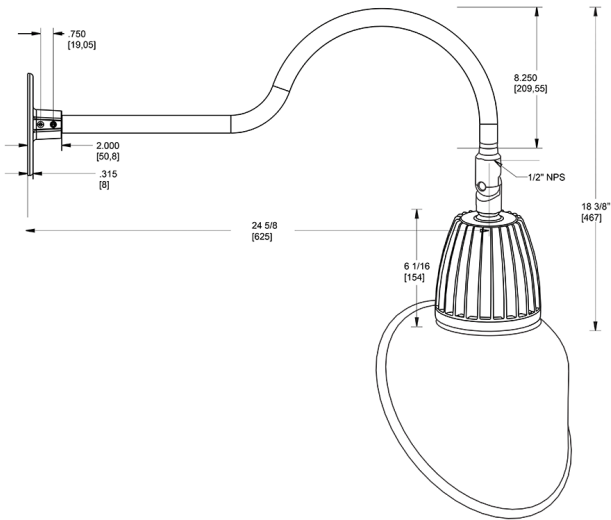

Dimensions

Features

- Adjustable 45° swivel joint
- Superior heat sink
- Die-cast aluminum housing
- 5-Year, No-Compromise Warranty

Ordering Matrix

Family	Wattage	Color Temp	Reflector	Shade	ShadeSize	Finish
GN1LED	26	Y		AC	11	S
	13 = 13W 26 = 26W	Y = 3000K Warm N = 4000K Neutral	Blank = Flood R = Rectangular S = Spot	AC = Angled Cone	11 = 11" Blank = 15"	B = Black W = White A = Bronze S = Silver G = Hunter Green YL = Yellow LB = Light Blue BL = Royal Blue BWN = Brown I = Ivory R = Red