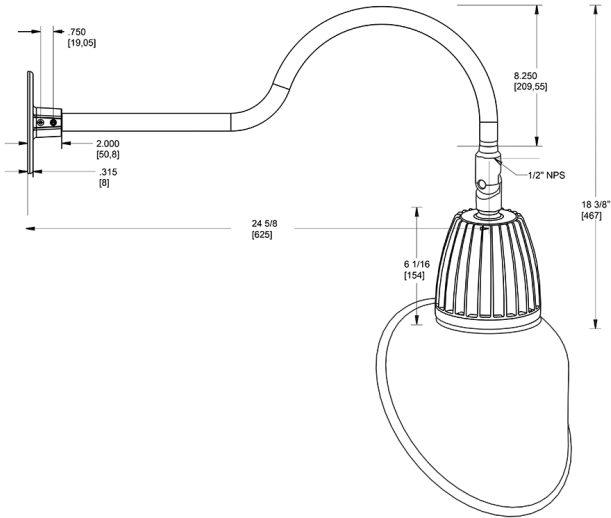

Dimensions

Features

- Adjustable 45° swivel joint
- Superior heat sink
- Die-cast aluminum housing
- 5-Year, No-Compromise Warranty

Ordering Matrix

Family	Wattage	Color Temp	Reflector	Shade	ShadeSize	Finish
GN1LED	26	Y		AC	11	G
	13 = 13W 26 = 26W	Y = 3000K Warm N = 4000K Neutral	Blank = Flood R = Rectangular S = Spot	AC = Angled Cone	11 = 11" Blank = 15"	B = Black W = White A = Bronze S = Silver G = Hunter Green YL = Yellow LB = Light Blue BL = Royal Blue BWN = Brown I = Ivory R = Red