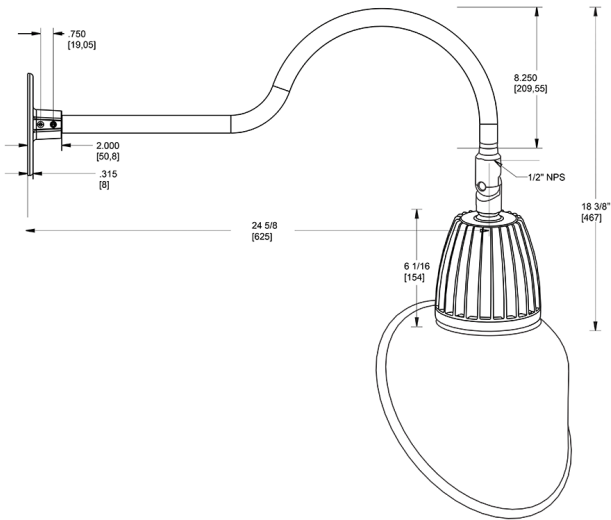

Dimensions

Features

- Adjustable 45° swivel joint
- Superior heat sink
- Die-cast aluminum housing
- 5-Year, No-Compromise Warranty

Ordering Matrix

Family	Wattage	Color Temp	Reflector	Shade	ShadeSize	Finish
GN1LED	26	Y		AC	11	A
	13 = 13W 26 = 26W	Y = 3000K Warm N = 4000K Neutral	Blank = Flood R = Rectangular S = Spot	AC = Angled Cone	11 = 11" Blank = 15"	B = Black W = White A = Bronze S = Silver G = Hunter Green YL = Yellow LB = Light Blue BL = Royal Blue BWN = Brown I = Ivory R = Red