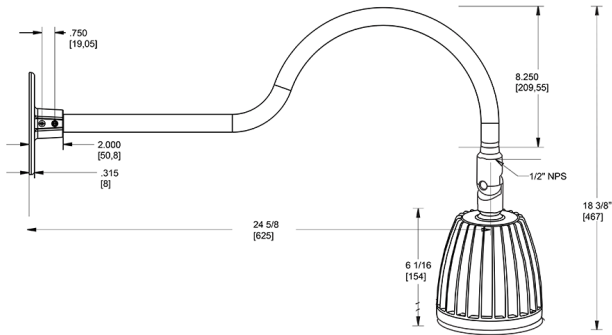

Dimensions

Features

- Adjustable 45° swivel joint
- Superior heat sink
- Die-cast aluminum housing
- 5-Year, No-Compromise Warranty

Ordering Matrix

Family	Wattage	Color Temp	Reflector	Shade	ShadeSize	Finish
GN1LED	26	N				YL
	13 = 13W 26 = 26W	Y = 3000K Warm N = 4000K Neutral	Blank = Flood R = Rectangular S = Spot	Blank = No Shade	Blank = No Shade Size	B = Black W = White A = Bronze S = Silver G = Hunter Green YL = Yellow LB = Light Blue BL = Royal Blue BWN = Brown I = Ivory R = Red