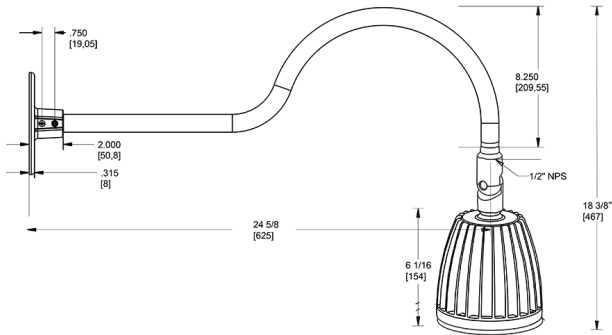

## Dimensions

## Features

- Adjustable 45° swivel joint
- Superior heat sink
- Die-cast aluminum housing
- 5-Year, No-Compromise Warranty

## Ordering Matrix

Family	Wattage	Color Temp	Reflector	Shade	ShadeSize	Finish
GN1LED	26	N				W
	13 = 13W 26 = 26W	Y = 3000K Warm N = 4000K Neutral	Blank = Flood R = Rectangular S = Spot	Blank = No Shade	Blank = No Shade Size	B = Black W = White A = Bronze S = Silver G = Hunter Green YL = Yellow LB = Light Blue BL = Royal Blue BWN = Brown I = Ivory R = Red