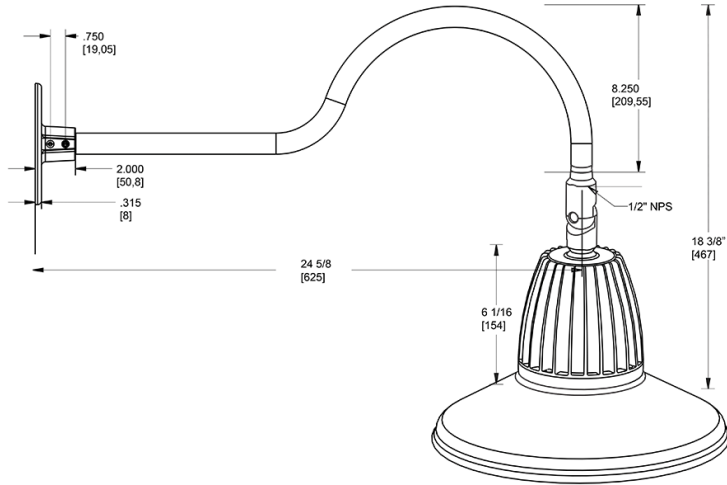

Dimensions

Features

- Adjustable 45° swivel joint
- Superior heat sink
- Die-cast aluminum housing
- 5-Year, No-Compromise Warranty

Ordering Matrix

Family	Wattage	Color Temp	Reflector	Shade	ShadeSize	Finish
GN1LED	26	N		ST		S
	13 = 13W 26 = 26W	Y = 3000K Warm N = 4000K Neutral	Blank = Flood R = Rectangular S = Spot	ST = Straight Shade	11 = 11" Blank = 15"	B = Black W = White A = Bronze S = Silver G = Hunter Green YL = Yellow LB = Light Blue BL = Royal Blue BWN = Brown I = Ivory R = Red