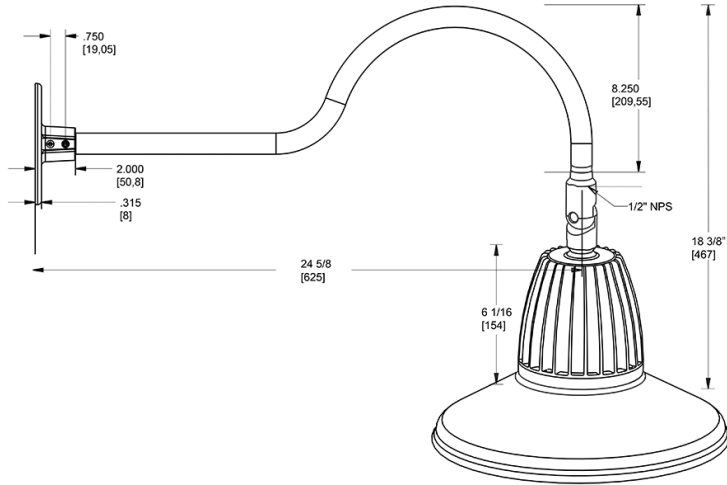

Dimensions

Features

- Adjustable 45° swivel joint
- Superior heat sink
- Die-cast aluminum housing
- 5-Year, No-Compromise Warranty

Ordering Matrix

Family	Wattage	Color Temp	Reflector	Shade	ShadeSize	Finish
GN1LED	26	N		ST		R
	13 = 13W 26 = 26W	Y = 3000K Warm N = 4000K Neutral	Blank = Flood R = Rectangular S = Spot	ST = Straight Shade	11 = 11" Blank = 15"	B = Black W = White A = Bronze S = Silver G = Hunter Green YL = Yellow LB = Light Blue BL = Royal Blue BWN = Brown I = Ivory R = Red