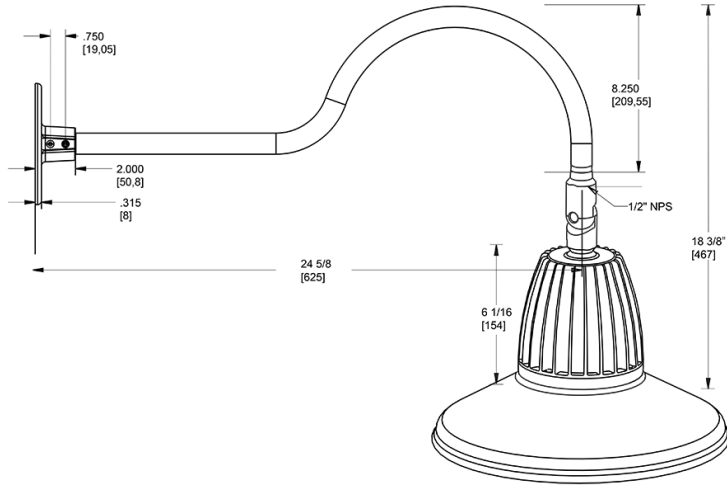

Dimensions

Features

- Adjustable 45° swivel joint
- Superior heat sink
- Die-cast aluminum housing
- 5-Year, No-Compromise Warranty

Ordering Matrix

Family	Wattage	Color Temp	Reflector	Shade	ShadeSize	Finish
GN1LED	26	N		ST		I
	13 = 13W 26 = 26W	Y = 3000K Warm N = 4000K Neutral	Blank = Flood R = Rectangular S = Spot	ST = Straight Shade	11 = 11" Blank = 15"	B = Black W = White A = Bronze S = Silver G = Hunter Green YL = Yellow LB = Light Blue BL = Royal Blue BWN = Brown I = Ivory R = Red