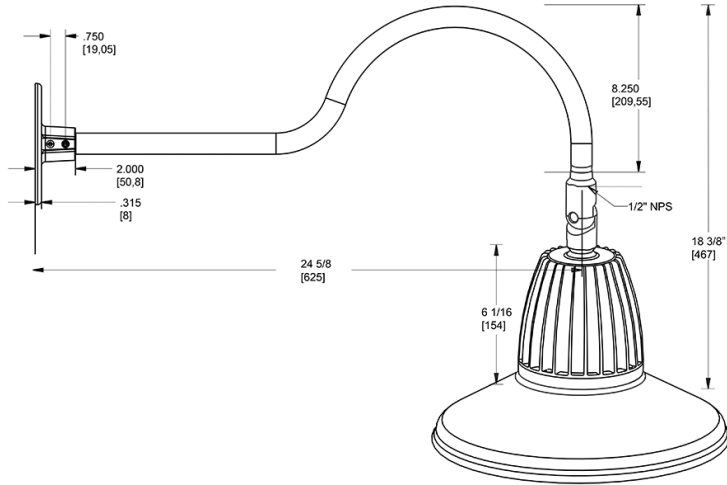

Dimensions

Features

- Adjustable 45° swivel joint
- Superior heat sink
- Die-cast aluminum housing
- 5-Year, No-Compromise Warranty

Ordering Matrix

Family	Wattage	Color Temp	Reflector	Shade	ShadeSize	Finish
GN1LED	26	N		ST		G
	13 = 13W 26 = 26W	Y = 3000K Warm N = 4000K Neutral	Blank = Flood R = Rectangular S = Spot	ST = Straight Shade	11 = 11" Blank = 15"	B = Black W = White A = Bronze S = Silver G = Hunter Green YL = Yellow LB = Light Blue BL = Royal Blue BWN = Brown I = Ivory R = Red