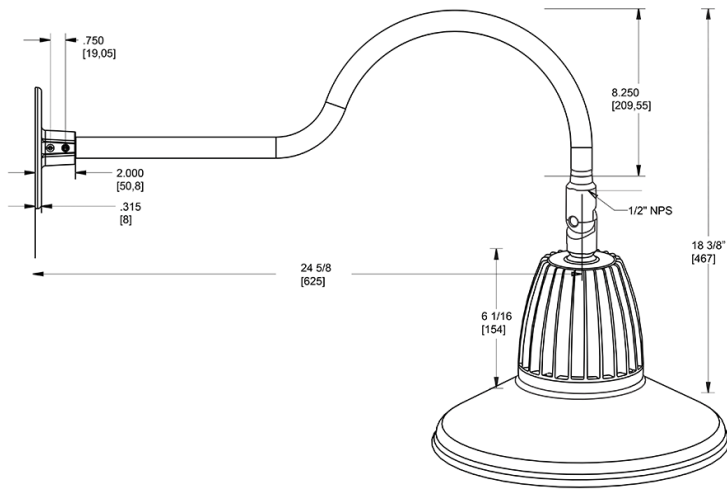

Dimensions

Features

- Adjustable 45° swivel joint
- Superior heat sink
- Die-cast aluminum housing
- 5-Year, No-Compromise Warranty

Ordering Matrix

Family	Wattage	Color Temp	Reflector	Shade	ShadeSize	Finish
GN1LED	26	N		ST		BL
	13 = 13W 26 = 26W	Y = 3000K Warm N = 4000K Neutral	Blank = Flood R = Rectangular S = Spot	ST = Straight Shade	11 = 11" Blank = 15"	B = Black W = White A = Bronze S = Silver G = Hunter Green YL = Yellow LB = Light Blue BL = Royal Blue BWN = Brown I = Ivory R = Red