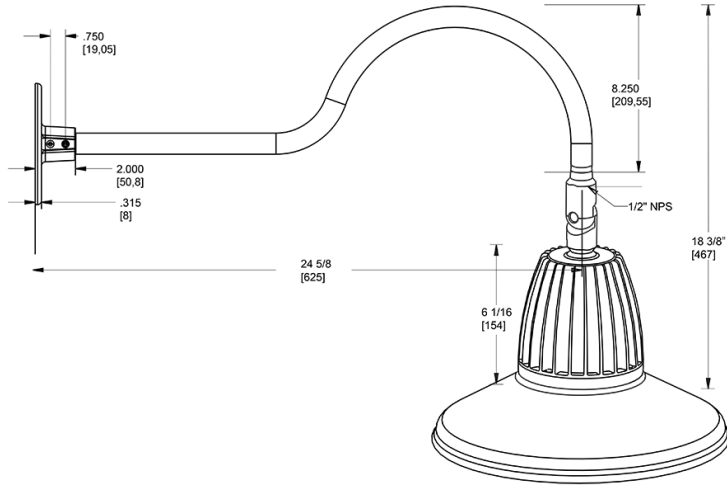

Dimensions

Features

- Adjustable 45° swivel joint
- Superior heat sink
- Die-cast aluminum housing
- 5-Year, No-Compromise Warranty

Ordering Matrix

Family	Wattage	Color Temp	Reflector	Shade	ShadeSize	Finish
GN1LED	26	N		ST		B
	13 = 13W 26 = 26W	Y = 3000K Warm N = 4000K Neutral	Blank = Flood R = Rectangular S = Spot	ST = Straight Shade	11 = 11" Blank = 15"	B = Black W = White A = Bronze S = Silver G = Hunter Green YL = Yellow LB = Light Blue BL = Royal Blue BWN = Brown I = Ivory R = Red